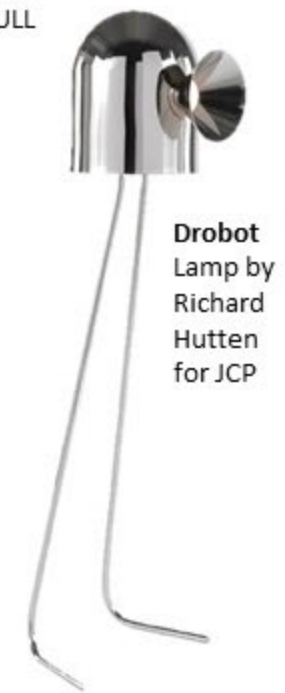

**Matheny**  
Wall lamp  
by DELIGHTFULL

**Drobot**  
Lamp by  
Richard  
Hutten  
for JCP

**Kelly**  
Bar chair  
by  
ESSENTIAL  
HOME

*Only silver*

LUXURIOUS AND FIERCE. THE PIECES IN SILVER IS IMMEDIATELY NOTICEABLE, ESPECIALLY IF ACCOMPANIED BY METALLIC FINISHES AND MODERN FORMS FROM A FUTURISTIC INSPIRATION