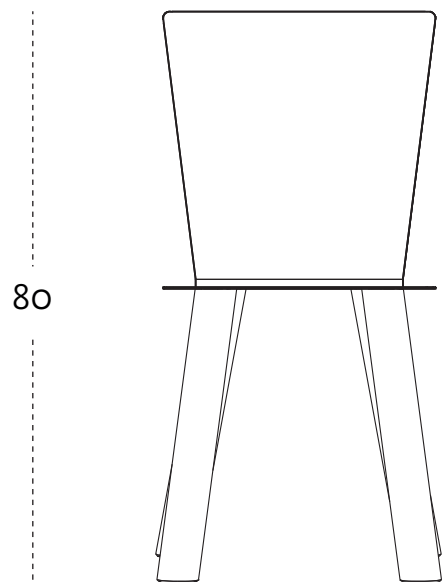

FIOCCO

le misure sono espresse in cm
measure are in cm

collezione altreforme starring Chupa Chups®
design Garilab by Piter Perbellini, pattern The Rodnik Band, 2017