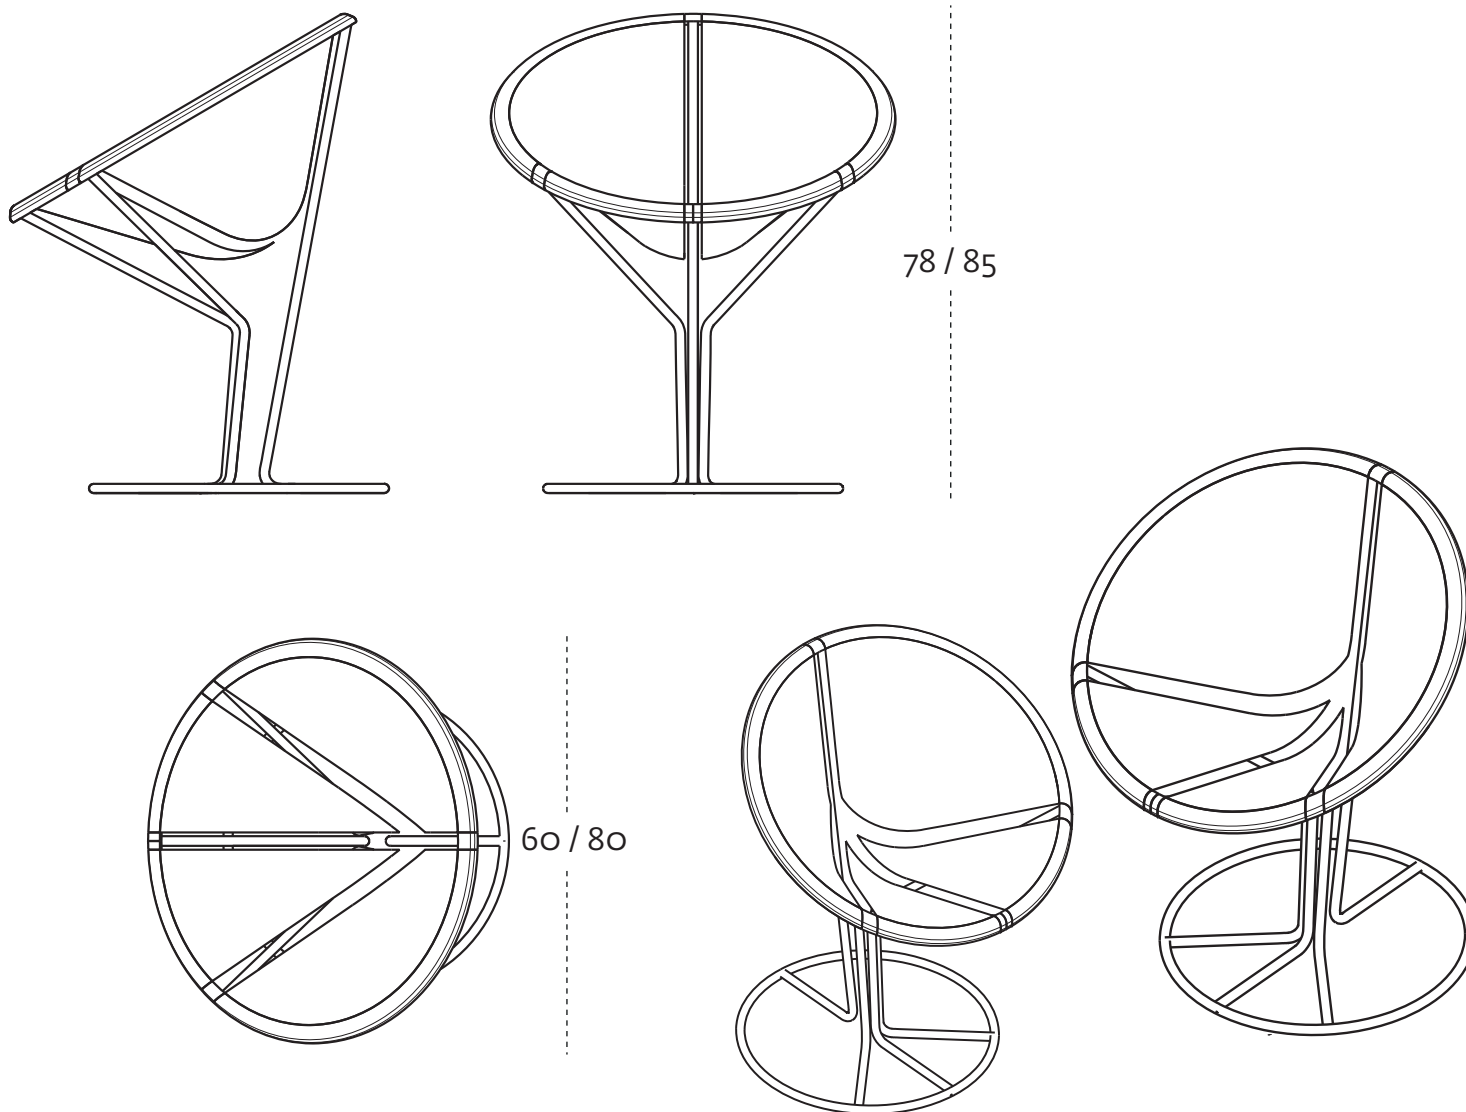

PACE easychair

le misure sono espresse in cm
measure are in cm

disponibile in due differenti misure
available in two different sizes

collezione Dream
design Garilab by Piter Perbellini, 2013